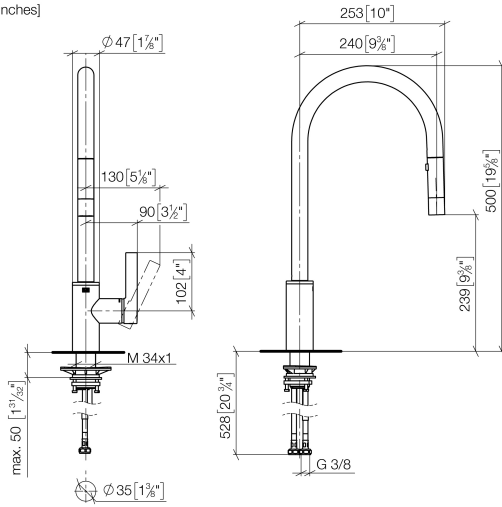

TARA ULTRA Single-lever mixer Pull-down with spray function - Brushed Champagne (22kt Gold)

TARA ULTRA

33 870 875

- 240mm projection
- pivotable spout 360°
- Optional swivel limiter available with swivel limiter set 12 823 970 90
- laminar and spray flow
- height of mixer 500 mm
- height up to laminar flow regulator 240 mm
- hole diameter 35 mm
- 1800 mm metal shower hose
- sprayface with anti-scaling system
- max. flow 10.4 l/min at 3 bar flow pressure
- lead-free
- This product can help a building meet the requirements of Green Building Rating Systems, e.g. LEED®, BREEAM®, DGNB

33 870 875
mm [inches]

Flow rate chart

Certificates

LGA_28657.

GDV_0400314.

33 870 875

TARA ULTRA Single-lever mixer Pull-down with spray function - Brushed
Champagne (22kt Gold)

TARA ULTRA

33 870 875

Spare parts list

No.	Item Number	Name	Quantity used	Delivery time
1	90 12 11 148 00-46	shower	1	-
Spare part can no longer be ordered, please order the replacement item				
2	04 30 02 120 00-85	hose	1	30
3	90 28 22 304 00-46	spout	1	30
4	09 28 10 160 90	ring	2	2
5	09 18 40 186 90	sleeve	1	2
6	09 30 11 203 90	ring	1	2
7	90 15 05 064 05 90	cartridge	1	2
8	09 14 10 190 90	seal	1	2
9	09 28 30 030-46	cover	1	60
10	09 20 87 020-46	handle	1	30
11	90 31 11 063 00 90	pin	1	2
12	90 31 20 087 00-46	plug	1	30
13	09 14 10 036 90	seal	1	2
14	04 30 04 101 00 90	hose	2	2
15	04 28 20 067 00 90	pipe	1	2
16	04 30 11 040 00 90	fixing set	1	2
17	09 20 93 056 90	insert	1	2
18	90 24 03 253 00 90	adaptor	1	2
19	09 30 03 038 90	hose	1	2
20	04 21 50 010 00 90	accessories	1	2
21	90 30 09 031 00 90	key	1	2